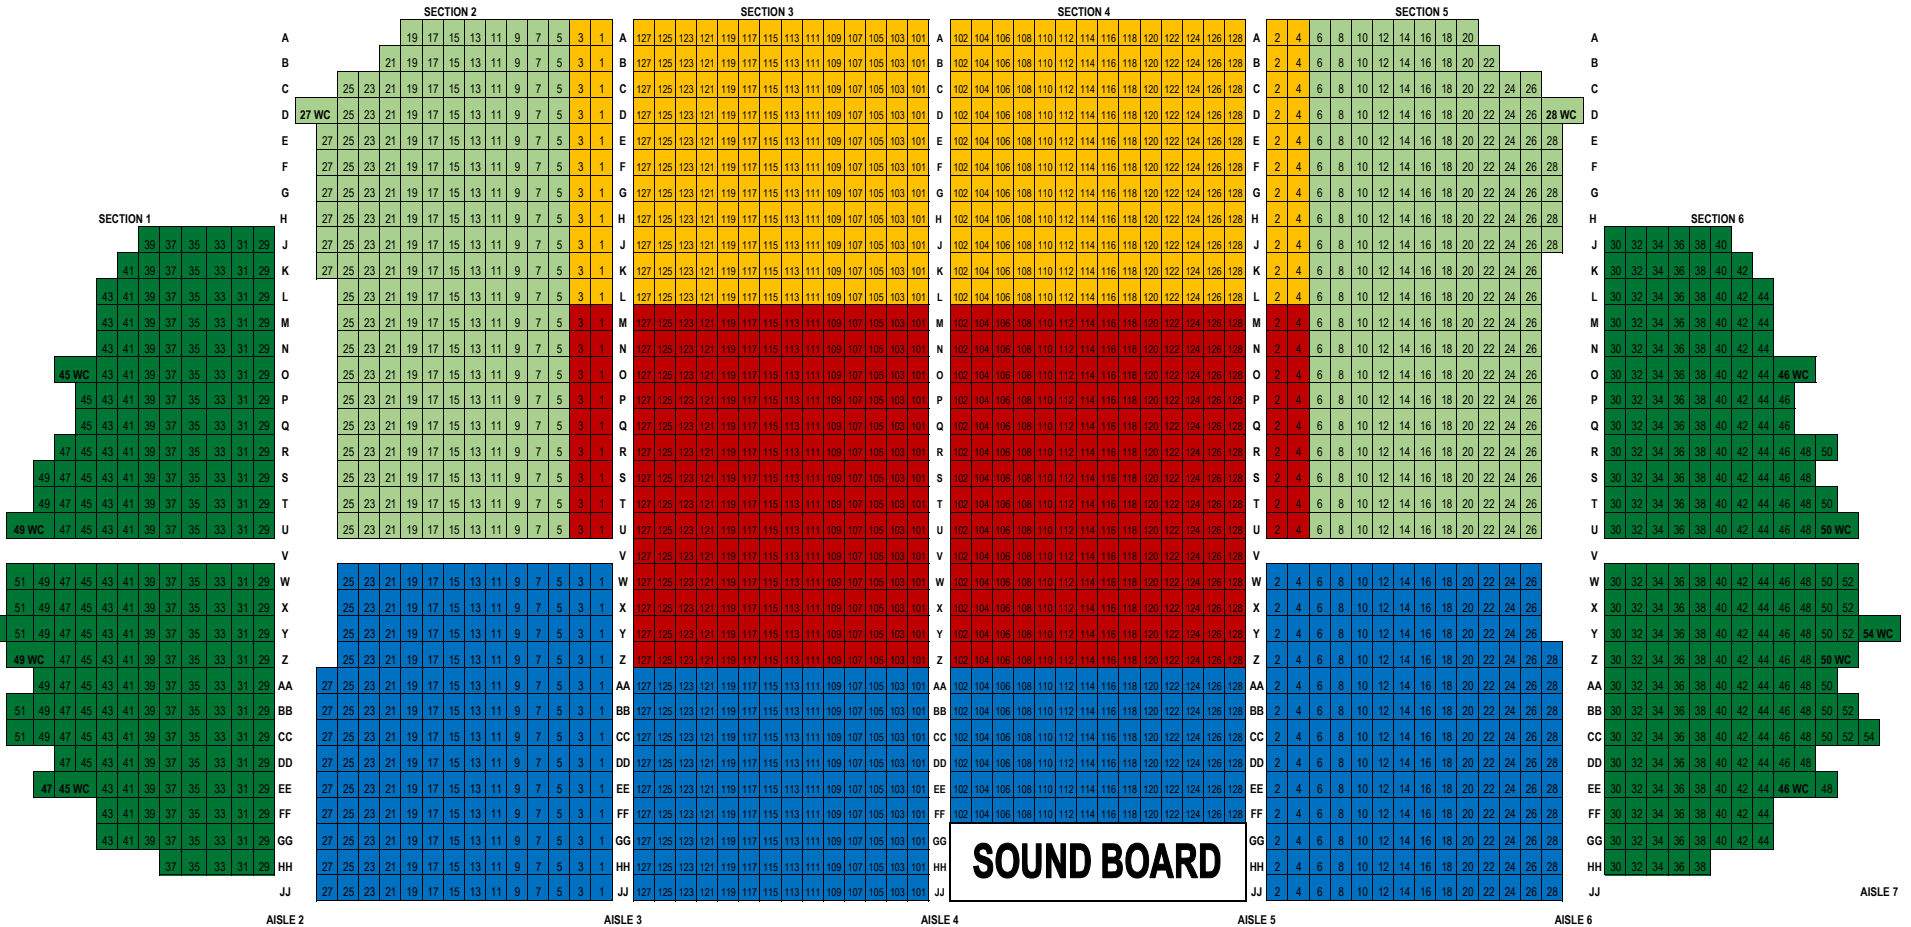

Orchestra Pit 118  
 Orchestra 2,253  
 Mezzanine 358  
 Balcony 708  
 Middle Balcony 586  
 Upper Balcony 169

Sub Total 4,192

TOTAL CAPACITY 4,192

- P1 \$100
- P2 \$75
- P3 \$65
- P4 \$55
- P5 \$45

ORCHESTRA PIT (118 Seats)

ORCHESTRA (2253 SEATS)

# STAGE